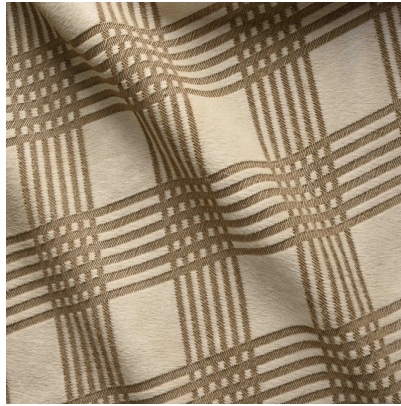

LEATHER SINCE 1933

Ranan

A laser etched plaid pattern on a hair on hide base.

FEATURES

- Hair on hide base
- Laser etched pattern

COUNTRY OF ORIGIN

South America

TANNAGE

Chrome

FINISH

Hair on Hide

CHARACTER

Hair on Hide

HIDE TYPE

Bovine

CONFIGURATION

Panel

TESTING

Upon Request Only

Beige